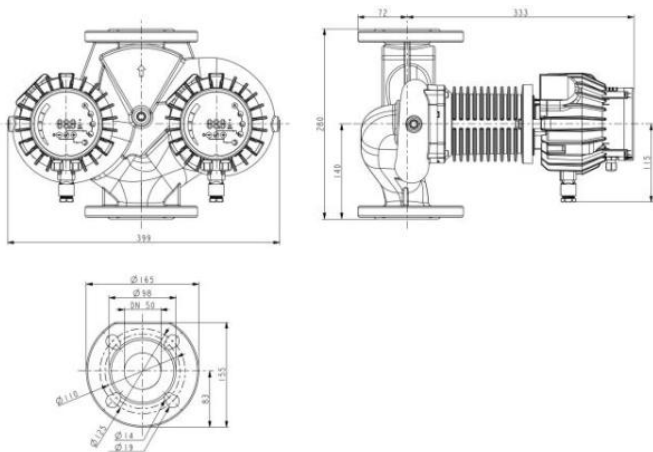

NMTD MAX C 50/120 F

NMT MAX C F/ Electronically regulated circulating pump
 Heating, Climatisation

Part number	979524029
Declared height	PN6/10
Power supply	1 ~ 230V, 50Hz
Declared protection	IP 44 (IEC 144)
Q max	37.4 [m³/h]
H max	12.5 [m]
RPM	4200 [1/min]
Motor power	560.0 [w]
Declared current	2.6 [A]
Fluid temperature	-10.0 ÷ 110.0 [°C]
Insulation class	F
Casing construction	Double casing
DN1	50 [mm]
DN2	50 [mm]
Casing material	Gray cast iron
Connector	PN6/10
Weight	0 [kg]
Connectors position	Inline (0°)
Lenght	280 [mm]

Drawing

Sketch