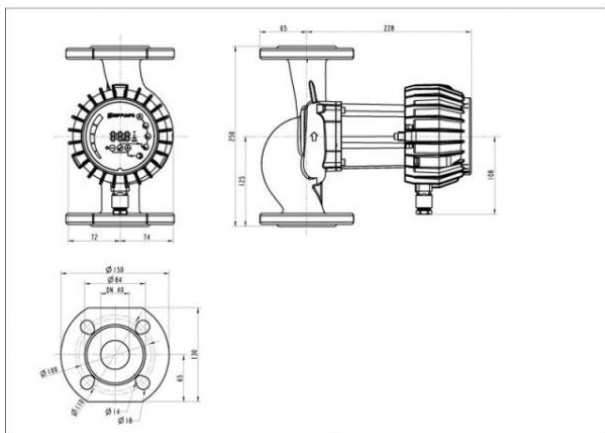

NMTD MAX C 40/120 F

NMT MAX C F/ Electronically regulated circulating pump
 Heating, Climatisation

Part number	979523709
Declared height	PN6/10
Power supply	1 ~ 230V, 50Hz
Declared protection	IP 44 (IEC 144)
Q max	23.78 [m³/h]
H max	11.88 [m]
RPM	4500 [1/min]
Motor power	480.0 [w]
Declared current	2.6 [A]
Fluid temperature	-10.0 ÷ 110.0 [°C]
Insulation class	F
Casing construction	Double casing
DN1	40 [mm]
DN2	40 [mm]
Casing material	Gray cast iron
Connector	PN6/10
Weight	0 [kg]
Connectors position	Inline (0°)
Length	220 [mm]

Drawing

Sketch