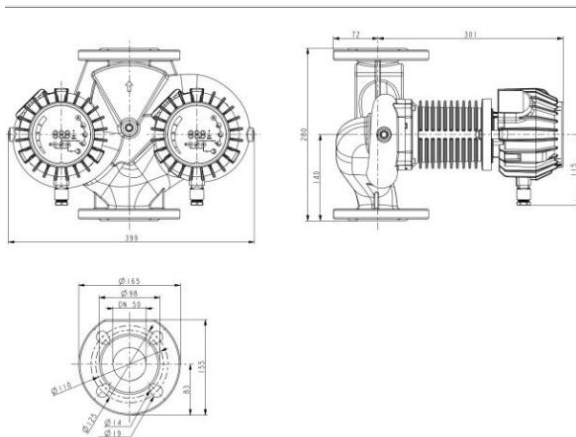

NMTD MAX 50/120 F

NMT MAX F/ Electronically regulated circulating pump
 Heating, Climatisation

Part number	979523997
Declared height	PN6/10
Power supply	1 ~ 230V, 50Hz
Declared protection	IP 44 (IEC 144)
Q max	37.4 [m³/h]
H max	12.5 [m]
RPM	4200 [1/min]
Motor power	560.0 [w]
Declared current	2.6 [A]
Fluid temperature	-10.0 ÷ 110.0 [°C]
Insulation class	F
Casing construction	Double casing
DN1	50 [mm]
DN2	50 [mm]
Casing material	Gray cast iron
Connector	PN6/10
Weight	0 [kg]
Connectors position	Inline (0°)
Lenght	280 [mm]

Drawing

Sketch