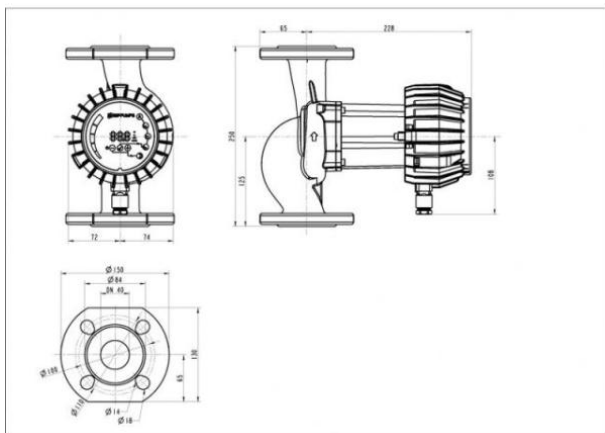

NMTD MAX 40/120 F

NMT MAX F/ Electronically regulated circulating pump
 Heating, Climatisation

Part number	979523708
Declared height	PN6/10
Power supply	1 ~ 230V, 50Hz
Declared protection	IP 44 (IEC 144)
Q max	23.78 [m³/h]
H max	11.88 [m]
RPM	2700 [1/min]
Motor power	480.0 [w]
Declared current	2.6 [A]
Fluid temperature	-10.0 ÷ 110.0 [°C]
Insulation class	F
Casing construction	Double casing
DN1	40 [mm]
DN2	40 [mm]
Casing material	Gray cast iron
Connector	PN6/10
Weight	0 [kg]
Connectors position	Inline (0°)
Length	220 [mm]

Drawing

Sketch