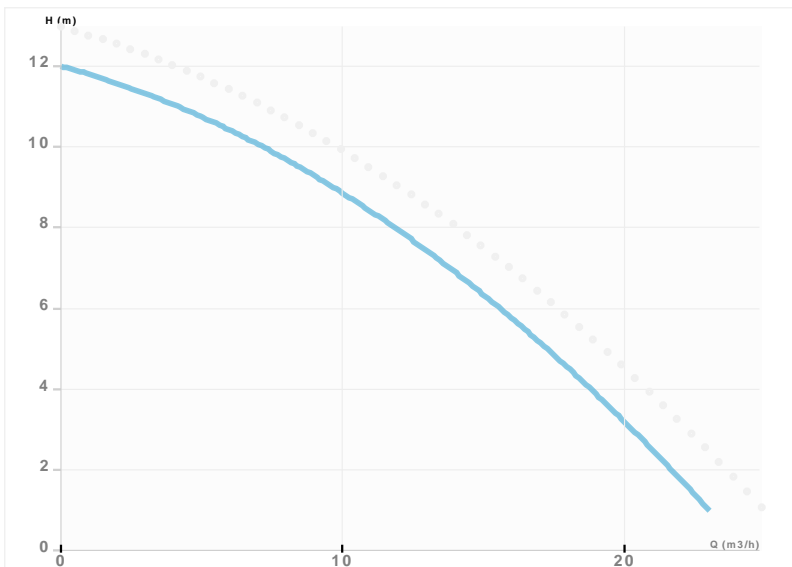

NMTD MAX 40/120 F

NMT MAX F/ Electronically regulated circulating pump
 Heating, Climatisation

Part number	979523708
Declared height	PN6/10
Power supply	1 ~ 230V, 50Hz
Declared protection	IP 44 (IEC 144)
Q max	23.78 [m³/h]
H max	11.88 [m]
RPM	2700 [1/min]
Motor power	480.0 [w]
Declared current	2.6 [A]
Fluid temperature	-10.0 ÷ 110.0 [°C]
Insulation class	F
Casing construction	Double casing
DN1	40 [mm]
DN2	40 [mm]
Casing material	Gray cast iron
Connector	PN6/10
Weight	0 [kg]
Connectors position	Inline (0°)
Length	220 [mm]

Drawing

Sketch