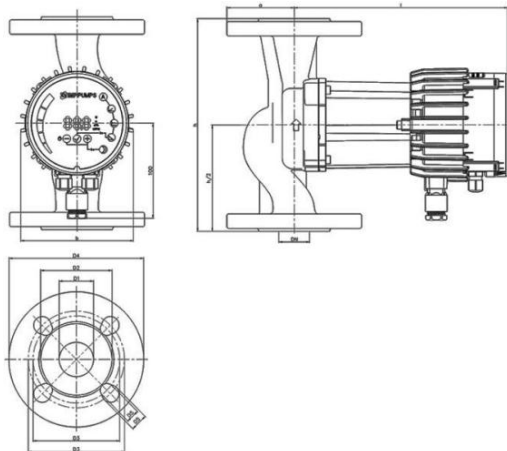

## NMT SMART 40/120 F \*

NMT SMART / Electronically regulated circulating pump  
 Heating, Climatisation

Part number	<b>979524541</b>
Declared height	-
Power supply	<b>1 ~ 230V, 50Hz</b>
Declared protection	<b>IP 44 (IEC 144)</b>
Q max	<b>10.77 [m³/h]</b>
H max	<b>11.82 [m]</b>
RPM	<b>4800 [1/min]</b>
Motor power	<b>180.0 [w]</b>
Declared current	<b>1,5 [A]</b>
Fluid temperature	<b>2.0 ÷ 110.0 [°C]</b>
Insulation class	<b>F</b>
Casing construction	<b>Single casing</b>
DN1	<b>40 [mm]</b>
DN2	<b>40 [mm]</b>
Casing material	<b>Gray cast iron</b>
Connector	<b>PN6/10</b>
Weight	<b>0 [kg]</b>
Connectors position	<b>Inline (0°)</b>
Length	<b>220 [mm]</b>

Drawing

Sketch