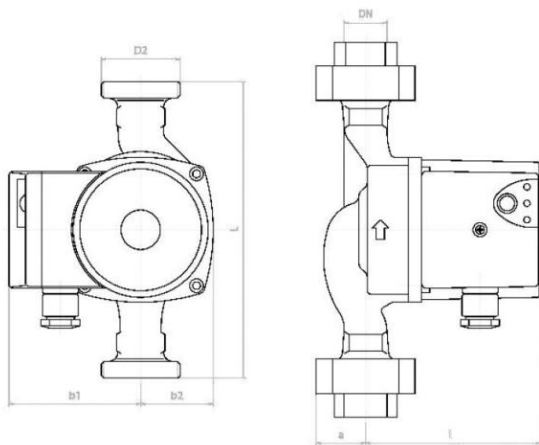

NMT SAN PLUS 25/80 - 130

NMT SAN PLUS / Electronically regulated threaded pumps for circulation of sanitary water
 Sanitary water

Part number	979523138
Declared height	PN10
Power supply	1 ~ 230V, 50Hz
Declared protection	IP 44 (IEC 144)
Q max	4.5 [m³/h]
H max	8.0 [m]
RPM	3940 [1/min]
Motor power	75 [w]
Declared current	0,05-0,6 [A]
Fluid temperature	5.0 ÷ 95.0 [°C]
Insulation class	H
Casing construction	Single casing
DN1	25 [mm]
DN2	25 [mm]
Casing material	Bronze
Connector	1"
Weight	2,2 [kg]
Connectors position	Inline (0°)
Lenght	130 [mm]

Drawing

L=130 DN=25 b1=80 b2=48 l=108 a=32 D2=6/4"

Sketch