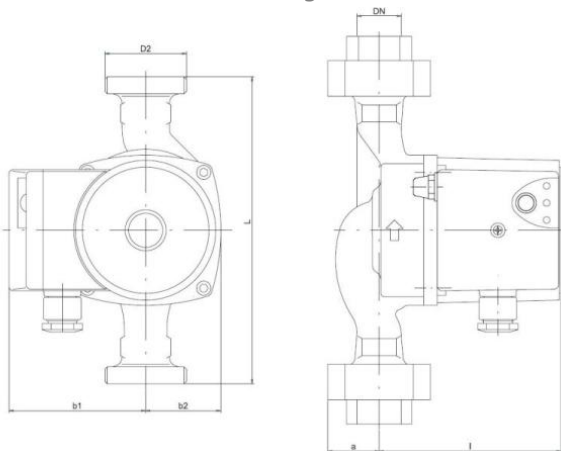

NMT PLUS ER 32/60 - 180

NMT PLUS ER / Electronically regulated circulating pump with external control
 Heating, Climatisation

Part number	979523154
Declared height	PN10
Power supply	1 ~ 230V, 50Hz
Declared protection	IP 44 (IEC 144)
Q max	3.7 [m³/h]
H max	6.0 [m]
RPM	3250 [1/min]
Motor power	50 [w]
Declared current	0,05-0,4 [A]
Fluid temperature	-10.0 ÷ 110.0 [°C]
Insulation class	H
Casing construction	Single casing
DN1	32 [mm]
DN2	32 [mm]
Casing material	Gray cast iron
Connector	1 1/4"
Weight	2,7 [kg]
Connectors position	Inline (0°)
Length	180 [mm]

Drawing

L=180 DN=32 b1=80 b2=48 l=108 a=40 D2=2"

Sketch