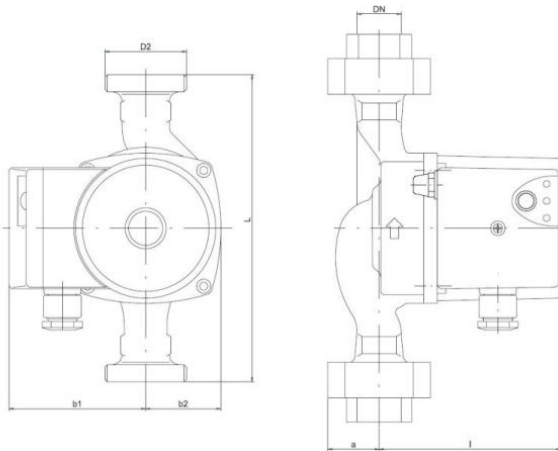

## NMT PLUS ER 32/40 - 180

NMT PLUS ER / Electronically regulated circulating pump with external control  
 Heating, Climatisation

Part number	<b>979523148</b>
Declared height	<b>PN10</b>
Power supply	<b>1 ~ 230V, 50Hz</b>
Declared protection	<b>IP 44 (IEC 144)</b>
Q max	<b>2.6 [m³/h]</b>
H max	<b>4.0 [m]</b>
RPM	<b>2650 [1/min]</b>
Motor power	<b>25 [w]</b>
Declared current	<b>0,05-0,2 [A]</b>
Fluid temperature	<b>-10.0 ÷ 110.0 [°C]</b>
Insulation class	<b>H</b>
Casing construction	<b>Single casing</b>
DN1	<b>32 [mm]</b>
DN2	<b>32 [mm]</b>
Casing material	<b>Gray cast iron</b>
Connector	<b>1 1/4"</b>
Weight	<b>2,7 [kg]</b>
Connectors position	<b>Inline (0°)</b>
Length	<b>180 [mm]</b>

Drawing

L=180 DN=32 b1=80 b2=48 l=108 a=40 D2=2"

Sketch