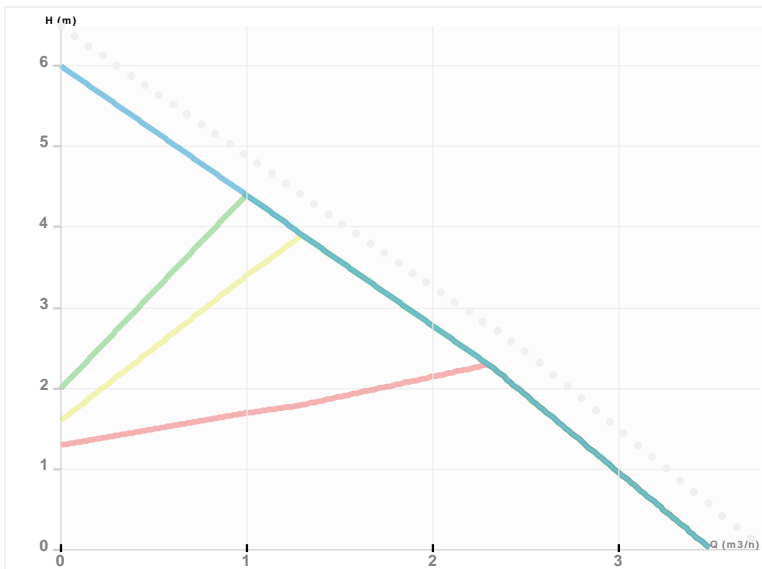

## NMT PLUS ER 25/60 - 180

NMT PLUS ER / Electronically regulated circulating pump with external control  
 Heating, Climatisation

Part number	<b>979523153</b>
Declared height	<b>PN10</b>
Power supply	<b>1 ~ 230V, 50Hz</b>
Declared protection	<b>IP 44 (IEC 144)</b>
Q max	<b>3.7 [m³/h]</b>
H max	<b>6.0 [m]</b>
RPM	<b>3250 [1/min]</b>
Motor power	<b>50 [w]</b>
Declared current	<b>0,05-0,4 [A]</b>
Fluid temperature	<b>-10.0 ÷ 110.0 [°C]</b>
Insulation class	<b>H</b>
Casing construction	<b>Single casing</b>
DN1	<b>25 [mm]</b>
DN2	<b>25 [mm]</b>
Casing material	<b>Gray cast iron</b>
Connector	<b>1"</b>
Weight	<b>2,3 [kg]</b>
Connectors position	<b>Inline (0°)</b>
Length	<b>180 [mm]</b>

Drawing

L=180 DN=25 b1=80 b2=48 l=108 a=32 D2=6/4"

Sketch