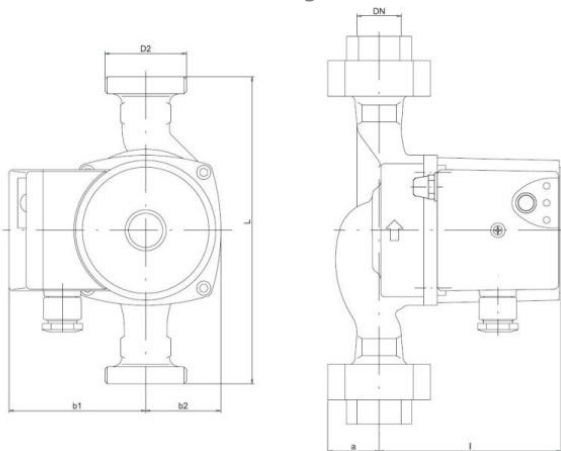

## NMT PLUS ER 25/60 - 180

NMT PLUS ER / Electronically regulated circulating pump with external control  
 Heating, Climatisation

Part number	<b>979523153</b>
Declared height	<b>PN10</b>
Power supply	<b>1 ~ 230V, 50Hz</b>
Declared protection	<b>IP 44 (IEC 144)</b>
Q max	<b>3.7 [m³/h]</b>
H max	<b>6.0 [m]</b>
RPM	<b>3250 [1/min]</b>
Motor power	<b>50 [w]</b>
Declared current	<b>0,05-0,4 [A]</b>
Fluid temperature	<b>-10.0 ÷ 110.0 [°C]</b>
Insulation class	<b>H</b>
Casing construction	<b>Single casing</b>
DN1	<b>25 [mm]</b>
DN2	<b>25 [mm]</b>
Casing material	<b>Gray cast iron</b>
Connector	<b>1"</b>
Weight	<b>2,3 [kg]</b>
Connectors position	<b>Inline (0°)</b>
Length	<b>180 [mm]</b>

Drawing

L=180 DN=25 b1=80 b2=48 l=108 a=32 D2=6/4"

Sketch