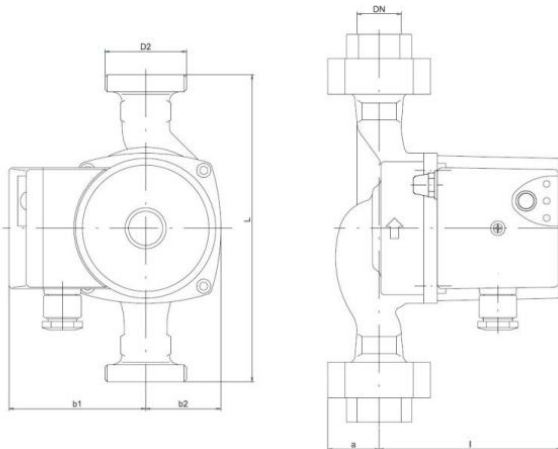

## NMT PLUS ER 25/40 - 180

NMT PLUS ER / Electronically regulated circulating pump with external control  
 Heating, Climatisation

Part number	<b>979523147</b>
Declared height	<b>PN10</b>
Power supply	<b>1 ~ 230V, 50Hz</b>
Declared protection	<b>IP 44 (IEC 144)</b>
Q max	<b>2.6 [m³/h]</b>
H max	<b>4.0 [m]</b>
RPM	<b>2650 [1/min]</b>
Motor power	<b>25 [w]</b>
Declared current	<b>0,05-0,2 [A]</b>
Fluid temperature	<b>-10.0 ÷ 110.0 [°C]</b>
Insulation class	<b>H</b>
Casing construction	<b>Single casing</b>
DN1	<b>25 [mm]</b>
DN2	<b>25 [mm]</b>
Casing material	<b>Gray cast iron</b>
Connector	<b>1"</b>
Weight	<b>2,3 [kg]</b>
Connectors position	<b>Inline (0°)</b>
Length	<b>180 [mm]</b>

Drawing

L=180 DN=25 b1=80 b2=48 l=108 a=32 D2=6/4"

Sketch