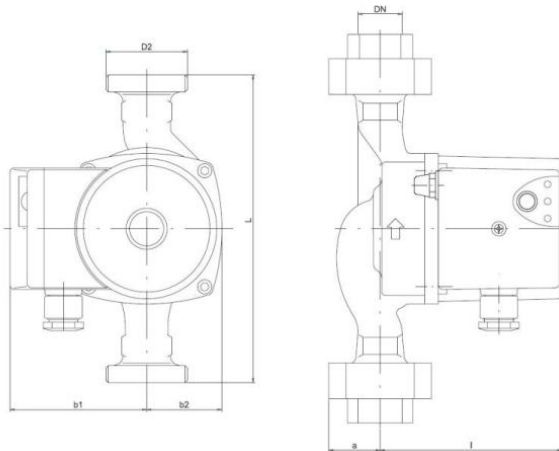

NMT PLUS ER 20/80 - 130

NMT PLUS ER / Electronically regulated circulating pump with external control
 Heating, Climatisation

Part number	979523156
Declared height	PN10
Power supply	1 ~ 230V, 50Hz
Declared protection	IP 44 (IEC 144)
Q max	3.7 [m³/h]
H max	6.0 [m]
RPM	3940 [1/min]
Motor power	75 [w]
Declared current	0,05-0,6 [A]
Fluid temperature	-10.0 ÷ 110.0 [°C]
Insulation class	H
Casing construction	Single casing
DN1	20 [mm]
DN2	20 [mm]
Casing material	Gray cast iron
Connector	3/4"
Weight	2,1 [kg]
Connectors position	Inline (0°)
Length	130 [mm]

Drawing

L=130 DN=20 b1=80 b2=48 l=108 a=29 D2=5/4"

Sketch