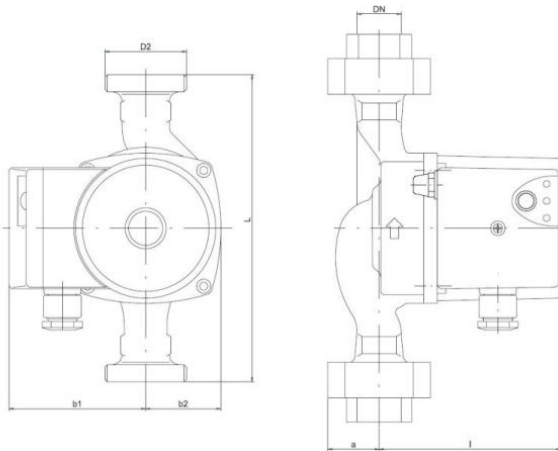

NMT PLUS ER 20/60 - 180

NMT PLUS ER / Electronically regulated circulating pump with external control
 Heating, Climatisation

Part number	979523152
Declared height	PN10
Power supply	1 ~ 230V, 50Hz
Declared protection	IP 44 (IEC 144)
Q max	3.7 [m³/h]
H max	6.0 [m]
RPM	3250 [1/min]
Motor power	50 [w]
Declared current	0,05-0,4 [A]
Fluid temperature	-10.0 ÷ 110.0 [°C]
Insulation class	H
Casing construction	Single casing
DN1	20 [mm]
DN2	20 [mm]
Casing material	Gray cast iron
Connector	3/4"
Weight	2,3 [kg]
Connectors position	Inline (0°)
Length	180 [mm]

Drawing

L=180 DN=20 b1=80 b2=48 l=108 a=29 D2=5/4"

Sketch