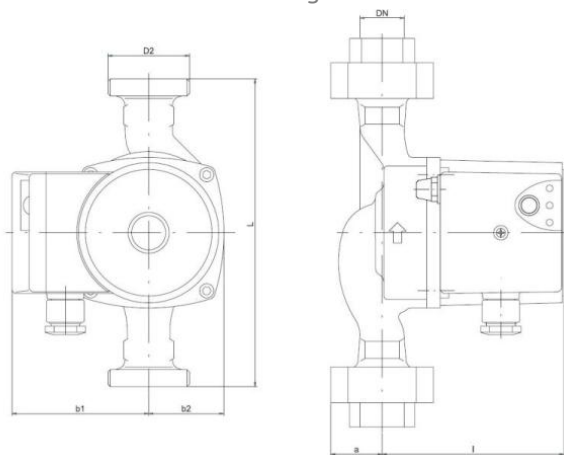

NMT PLUS ER 20/60 - 130

NMT PLUS ER / Electronically regulated circulating pump with external control
 Heating, Climatisation

Part number	979523150
Declared height	PN10
Power supply	1 ~ 230V, 50Hz
Declared protection	IP 44 (IEC 144)
Q max	3.7 [m³/h]
H max	6.0 [m]
RPM	3250 [1/min]
Motor power	50 [w]
Declared current	0,05-0,4 [A]
Fluid temperature	-10.0 ÷ 110.0 [°C]
Insulation class	H
Casing construction	Single casing
DN1	20 [mm]
DN2	20 [mm]
Casing material	Gray cast iron
Connector	3/4"
Weight	2,1 [kg]
Connectors position	Inline (0°)
Length	130 [mm]

Drawing

L=130 DN=20 b1=80 b2=48 l=108 a=29 D2=5/4"

Sketch