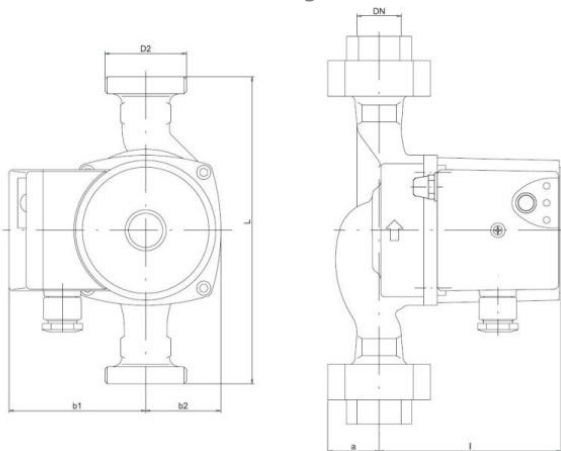

## NMT PLUS ER 20/40 - 180

NMT PLUS ER / Electronically regulated circulating pump with external control  
 Heating, Climatisation

Part number	<b>979523146</b>
Declared height	<b>PN10</b>
Power supply	<b>1 ~ 230V, 50Hz</b>
Declared protection	<b>IP 44 (IEC 144)</b>
Q max	<b>2.6 [m³/h]</b>
H max	<b>4.0 [m]</b>
RPM	<b>2650 [1/min]</b>
Motor power	<b>25 [w]</b>
Declared current	<b>0,05-0,2 [A]</b>
Fluid temperature	<b>-10.0 ÷ 110.0 [°C]</b>
Insulation class	<b>H</b>
Casing construction	<b>Single casing</b>
DN1	<b>20 [mm]</b>
DN2	<b>20 [mm]</b>
Casing material	<b>Gray cast iron</b>
Connector	<b>3/4"</b>
Weight	<b>2,2 [kg]</b>
Connectors position	<b>Inline (0°)</b>
Length	<b>180 [mm]</b>

Drawing

L=180 DN=20 b1=80 b2=48 l=108 a=29 D2=5/4"

Sketch