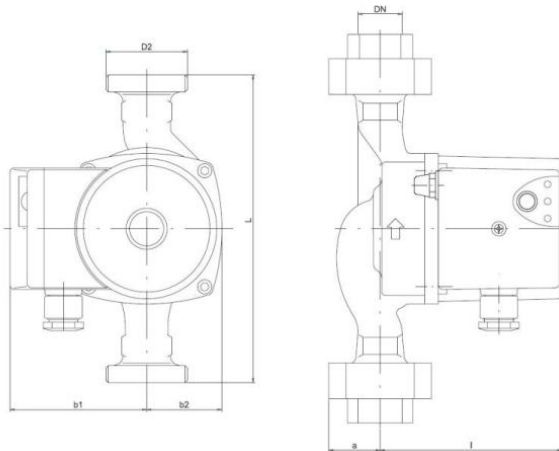

NMT PLUS ER 20/40 - 130

NMT PLUS ER / Electronically regulated circulating pump with external control
 Heating, Climatisation

Part number	979523144
Declared height	PN10
Power supply	1 ~ 230V, 50Hz
Declared protection	IP 44 (IEC 144)
Q max	2.6 [m³/h]
H max	4.0 [m]
RPM	2650 [1/min]
Motor power	25 [w]
Declared current	0,05-0,2 [A]
Fluid temperature	-10.0 ÷ 110.0 [°C]
Insulation class	H
Casing construction	Single casing
DN1	20 [mm]
DN2	20 [mm]
Casing material	Gray cast iron
Connector	3/4"
Weight	2,1 [kg]
Connectors position	Inline (0°)
Length	130 [mm]

Drawing

L=130 DN=20 b1=80 b2=48 l=108 a=29 D2=5/4"

Sketch