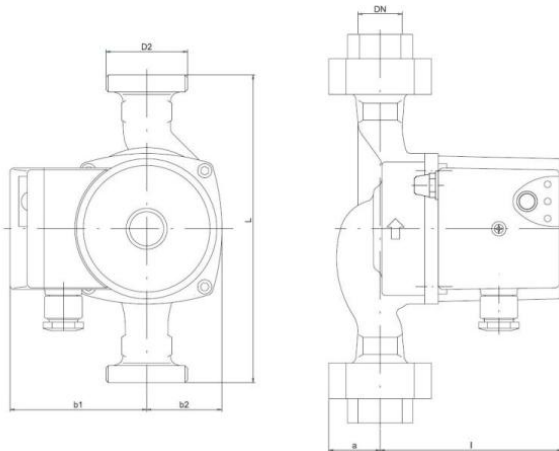

NMT PLUS ER 15/80 - 130

NMT PLUS ER / Electronically regulated circulating pump with external control
 Heating, Climatisation

Part number	979523155
Declared height	PN10
Power supply	1 ~ 230V, 50Hz
Declared protection	IP 44 (IEC 144)
Q max	3.7 [m³/h]
H max	6.0 [m]
RPM	3940 [1/min]
Motor power	75 [w]
Declared current	0,05-0,6 [A]
Fluid temperature	-10.0 ÷ 110.0 [°C]
Insulation class	H
Casing construction	Single casing
DN1	15 [mm]
DN2	15 [mm]
Casing material	Gray cast iron
Connector	1/2"
Weight	1,9 [kg]
Connectors position	Inline (0°)
Length	130 [mm]

Drawing

L=130 DN=15 b1=80 b2=48 l=108 a=27 D2=1"

Sketch