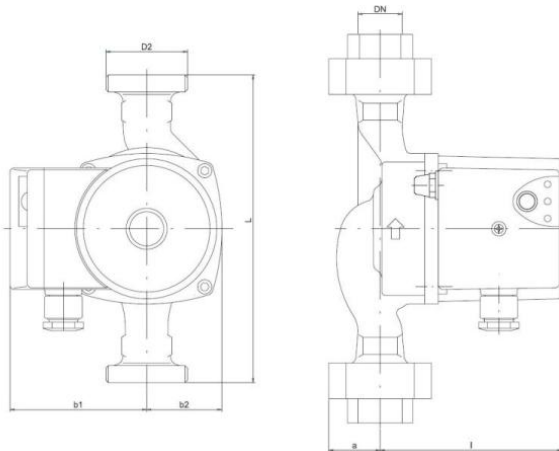

## NMT PLUS ER 15/40 - 130

NMT PLUS ER / Electronically regulated circulating pump with external control  
 Heating, Climatisation

Part number	<b>979523143</b>
Declared height	<b>PN10</b>
Power supply	<b>1 ~ 230V, 50Hz</b>
Declared protection	<b>IP 44 (IEC 144)</b>
Q max	<b>2.6 [m³/h]</b>
H max	<b>4.0 [m]</b>
RPM	<b>2650 [1/min]</b>
Motor power	<b>25 [w]</b>
Declared current	<b>0,05-0,2 [A]</b>
Fluid temperature	<b>-10.0 ÷ 110.0 [°C]</b>
Insulation class	<b>H</b>
Casing construction	<b>Single casing</b>
DN1	<b>15 [mm]</b>
DN2	<b>15 [mm]</b>
Casing material	<b>Gray cast iron</b>
Connector	<b>1/2"</b>
Weight	<b>1,9 [kg]</b>
Connectors position	<b>Inline (0°)</b>
Length	<b>130 [mm]</b>

Drawing

L=130 DN=15 b1=80 b2=48 l=108 a=27 D2=1"

Sketch