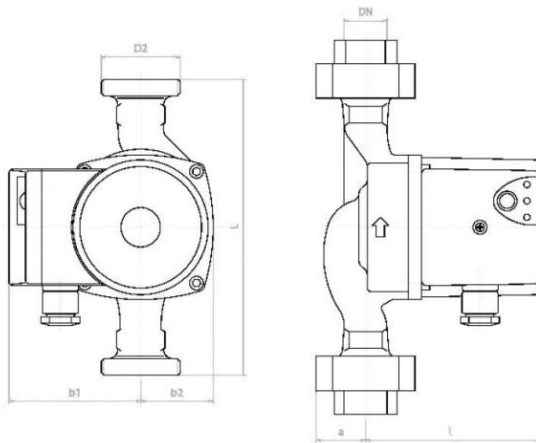

NMT PLUS 32/80 - 180

NMT PLUS / Electronically regulated circulating pump
 Heating, Climatisation

Part number	979522974
Declared height	PN10
Power supply	1 ~ 230V, 50Hz
Declared protection	IP 44 (IEC 144)
Q max	4.5 [m³/h]
H max	8.0 [m]
RPM	3940 [1/min]
Motor power	75 [w]
Declared current	0,05-0,4 [A]
Fluid temperature	-10.0 ÷ 110.0 [°C]
Insulation class	H
Casing construction	Single casing
DN1	32 [mm]
DN2	32 [mm]
Casing material	Gray cast iron
Connector	1 1/4"
Weight	2,7 [kg]
Connectors position	Inline (0°)
Length	180 [mm]

Drawing

L=180 DN=32 b1=80 b2=48 l=108 a=40 D2=2"

Sketch