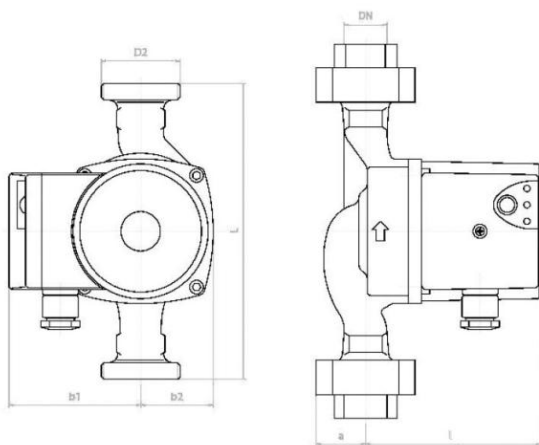

NMT PLUS 32/60 - 180

NMT PLUS / Electronically regulated circulating pump
 Heating, Climatisation

Part number	979522048
Declared height	PN10
Power supply	1 ~ 230V, 50Hz
Declared protection	IP 44 (IEC 144)
Q max	3.7 [m³/h]
H max	6.0 [m]
RPM	3250 [1/min]
Motor power	50 [w]
Declared current	0,05-0,4 [A]
Fluid temperature	-10.0 ÷ 110.0 [°C]
Insulation class	H
Casing construction	Single casing
DN1	32 [mm]
DN2	32 [mm]
Casing material	Gray cast iron
Connector	1 1/4"
Weight	2,7 [kg]
Connectors position	Inline (0°)
Length	180 [mm]

Drawing

L=180 DN=32 b1=80 b2=48 l=108 a=40 D2=2"

Sketch