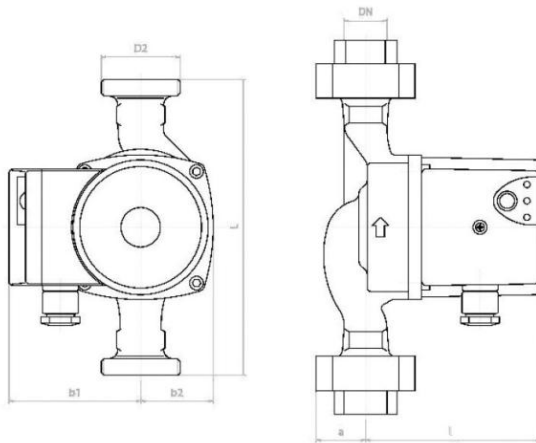

NMT PLUS 25/80 - 180

NMT PLUS / Electronically regulated circulating pump
 Heating, Climatisation

Part number	979522973
Declared height	PN10
Power supply	1 ~ 230V, 50Hz
Declared protection	IP 44 (IEC 144)
Q max	4.5 [m³/h]
H max	8.0 [m]
RPM	3940 [1/min]
Motor power	75 [w]
Declared current	0,05-0,4 [A]
Fluid temperature	-10.0 ÷ 110.0 [°C]
Insulation class	H
Casing construction	Single casing
DN1	25 [mm]
DN2	25 [mm]
Casing material	Gray cast iron
Connector	1"
Weight	2,3 [kg]
Connectors position	Inline (0°)
Length	180 [mm]

Drawing

L=180 DN=25 b1=80 b2=48 l=108 a=32 D2=6/4"

Sketch