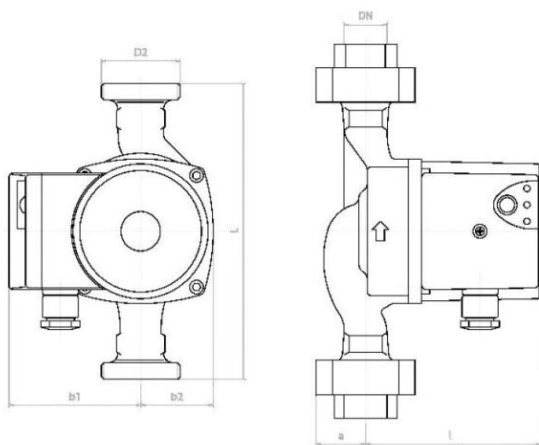

## NMT PLUS 25/80 - 130

NMT PLUS / Electronically regulated circulating pump  
 Heating, Climatisation

Part number	<b>979522971</b>
Declared height	<b>PN10</b>
Power supply	<b>1 ~ 230V, 50Hz</b>
Declared protection	<b>IP 44 (IEC 144)</b>
Q max	<b>3.7 [m³/h]</b>
H max	<b>6.0 [m]</b>
RPM	<b>3940 [1/min]</b>
Motor power	<b>75 [w]</b>
Declared current	<b>0,05-0,6 [A]</b>
Fluid temperature	<b>-10.0 ÷ 110.0 [°C]</b>
Insulation class	<b>H</b>
Casing construction	<b>Single casing</b>
DN1	<b>25 [mm]</b>
DN2	<b>25 [mm]</b>
Casing material	<b>Gray cast iron</b>
Connector	<b>1"</b>
Weight	<b>2,1 [kg]</b>
Connectors position	<b>Inline (0°)</b>
Length	<b>130 [mm]</b>

Drawing

L=130 DN=25 b1=80 b2=48 l=108 a=32 D2=6/4"

Sketch