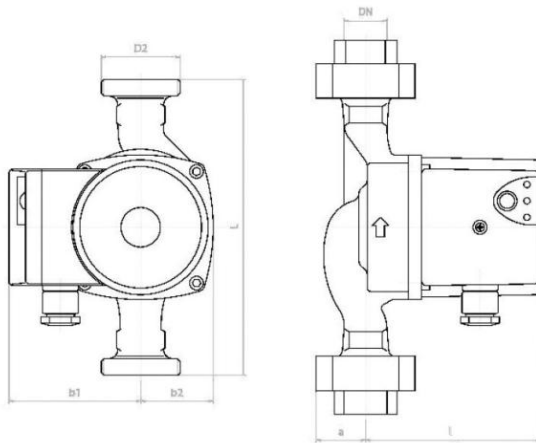

NMT PLUS 25/60 - 180

NMT PLUS / Electronically regulated circulating pump
 Heating, Climatisation

Part number	979522047
Declared height	PN10
Power supply	1 ~ 230V, 50Hz
Declared protection	IP 44 (IEC 144)
Q max	3.7 [m³/h]
H max	6.0 [m]
RPM	3250 [1/min]
Motor power	50 [w]
Declared current	0,05-0,4 [A]
Fluid temperature	-10.0 ÷ 110.0 [°C]
Insulation class	H
Casing construction	Single casing
DN1	25 [mm]
DN2	25 [mm]
Casing material	Gray cast iron
Connector	1"
Weight	2,3 [kg]
Connectors position	Inline (0°)
Length	180 [mm]

Drawing

L=180 DN=25 b1=80 b2=48 l=108 a=32 D2=6/4"

Sketch