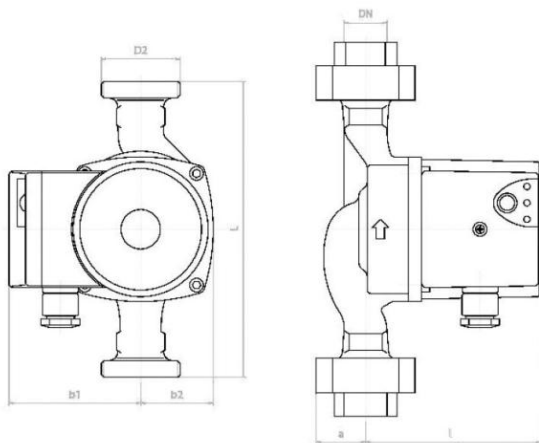

NMT PLUS 25/60 - 130

NMT PLUS / Electronically regulated circulating pump
 Heating, Climatisation

Part number	979522027
Declared height	PN10
Power supply	1 ~ 230V, 50Hz
Declared protection	IP 44 (IEC 144)
Q max	3.7 [m³/h]
H max	6.0 [m]
RPM	3250 [1/min]
Motor power	50 [w]
Declared current	0,05-0,4 [A]
Fluid temperature	-10.0 ÷ 110.0 [°C]
Insulation class	H
Casing construction	Single casing
DN1	25 [mm]
DN2	25 [mm]
Casing material	Gray cast iron
Connector	1"
Weight	2,1 [kg]
Connectors position	Inline (0°)
Length	130 [mm]

Drawing

L=130 DN=25 b1=80 b2=48 l=108 a=32 D2=6/4"

Sketch