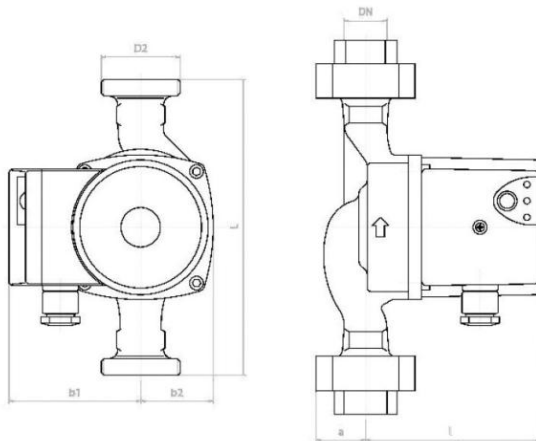

NMT PLUS 25/40 - 180

NMT PLUS / Electronically regulated circulating pump
 Heating, Climatisation

Part number	979522043
Declared height	PN10
Power supply	1 ~ 230V, 50Hz
Declared protection	IP 44 (IEC 144)
Q max	2.6 [m³/h]
H max	4.0 [m]
RPM	2650 [1/min]
Motor power	25 [w]
Declared current	0,05-0,2 [A]
Fluid temperature	-10.0 ÷ 110.0 [°C]
Insulation class	H
Casing construction	Single casing
DN1	25 [mm]
DN2	25 [mm]
Casing material	Gray cast iron
Connector	1"
Weight	2,3 [kg]
Connectors position	Inline (0°)
Length	180 [mm]

Drawing

L=180 DN=25 b1=80 b2=48 l=108 a=32 D2=6/4"

Sketch