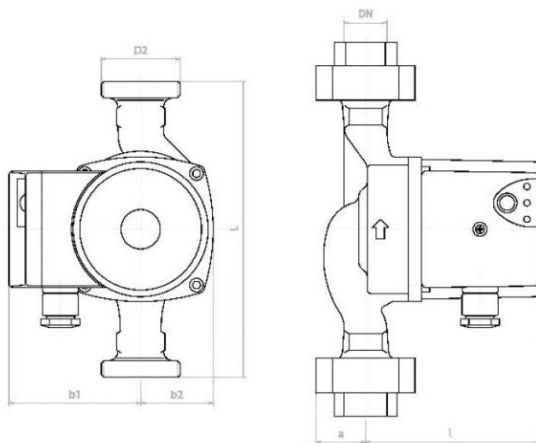

NMT PLUS 25/40 - 130

NMT PLUS / Electronically regulated circulating pump
 Heating, Climatisation

Part number	979522025
Declared height	PN10
Power supply	1 ~ 230V, 50Hz
Declared protection	IP 44 (IEC 144)
Q max	2.6 [m³/h]
H max	4.0 [m]
RPM	2650 [1/min]
Motor power	25 [w]
Declared current	0,05-0,2 [A]
Fluid temperature	-10.0 ÷ 110.0 [°C]
Insulation class	H
Casing construction	Single casing
DN1	25 [mm]
DN2	25 [mm]
Casing material	Gray cast iron
Connector	1"
Weight	2,1 [kg]
Connectors position	Inline (0°)
Length	130 [mm]

Drawing

L=130 DN=25 b1=80 b2=48 l=108 a=32 D2=6/4"

Sketch