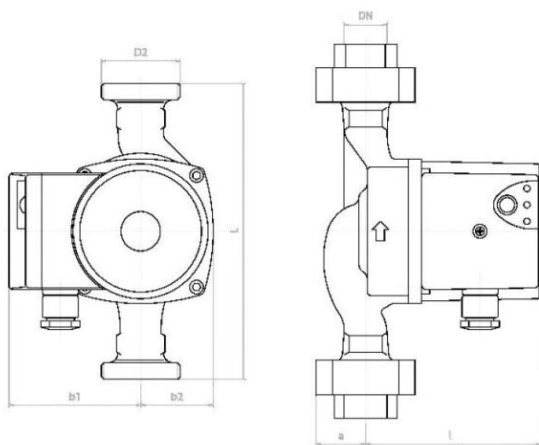

## NMT PLUS 20/80 - 180

NMT PLUS / Electronically regulated circulating pump  
 Heating, Climatisation

Part number	<b>979522972</b>
Declared height	<b>PN10</b>
Power supply	<b>1 ~ 230V, 50Hz</b>
Declared protection	<b>IP 44 (IEC 144)</b>
Q max	<b>4.5 [m³/h]</b>
H max	<b>8.0 [m]</b>
RPM	<b>3940 [1/min]</b>
Motor power	<b>75 [w]</b>
Declared current	<b>0,05-0,4 [A]</b>
Fluid temperature	<b>-10.0 ÷ 110.0 [°C]</b>
Insulation class	<b>H</b>
Casing construction	<b>Single casing</b>
DN1	<b>20 [mm]</b>
DN2	<b>20 [mm]</b>
Casing material	<b>Gray cast iron</b>
Connector	<b>3/4"</b>
Weight	<b>2,3 [kg]</b>
Connectors position	<b>Inline (0°)</b>
Length	<b>180 [mm]</b>

Drawing

L=180 DN=20 b1=80 b2=48 l=108 a=29 D2=5/4"

Sketch