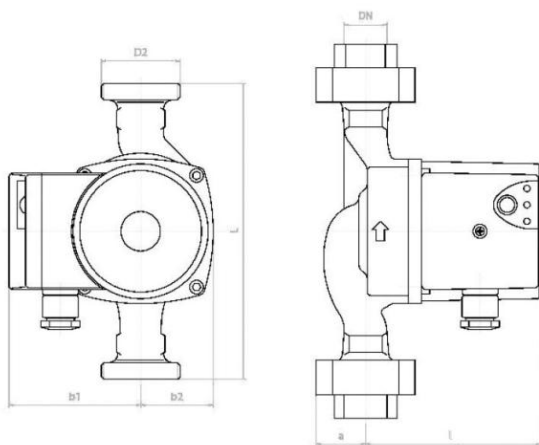

NMT PLUS 20/80 - 130

NMT PLUS / Electronically regulated circulating pump
 Heating, Climatization

Part number	979522970
Declared height	PN10
Power supply	1 ~ 230V, 50Hz
Declared protection	IP 44 (IEC 144)
Q max	3.7 [m³/h]
H max	6.0 [m]
RPM	3940 [1/min]
Motor power	75 [w]
Declared current	0,05-0,6 [A]
Fluid temperature	-10.0 ÷ 110.0 [°C]
Insulation class	H
Casing construction	Single casing
DN1	20 [mm]
DN2	20 [mm]
Casing material	Gray cast iron
Connector	3/4"
Weight	2,1 [kg]
Connectors position	Inline (0°)
Length	130 [mm]

Drawing

L=130 DN=20 b1=80 b2=48 l=108 a=29 D2=5/4"

Sketch