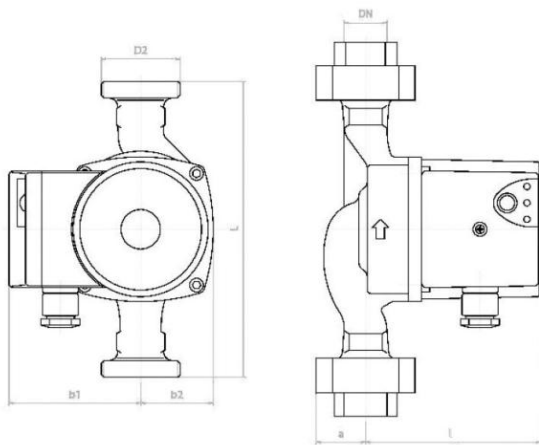

## NMT PLUS 20/60 - 180

NMT PLUS / Electronically regulated circulating pump  
 Heating, Climatisation

Part number	<b>979522046</b>
Declared height	<b>PN10</b>
Power supply	<b>1 ~ 230V, 50Hz</b>
Declared protection	<b>IP 44 (IEC 144)</b>
Q max	<b>3.7 [m³/h]</b>
H max	<b>6.0 [m]</b>
RPM	<b>3250 [1/min]</b>
Motor power	<b>50 [w]</b>
Declared current	<b>0,05-0,4 [A]</b>
Fluid temperature	<b>-10.0 ÷ 110.0 [°C]</b>
Insulation class	<b>H</b>
Casing construction	<b>Single casing</b>
DN1	<b>20 [mm]</b>
DN2	<b>20 [mm]</b>
Casing material	<b>Gray cast iron</b>
Connector	<b>3/4"</b>
Weight	<b>2,3 [kg]</b>
Connectors position	<b>Inline (0°)</b>
Length	<b>180 [mm]</b>

Drawing

L=180 DN=20 b1=80 b2=48 l=108 a=29 D2=5/4"

Sketch