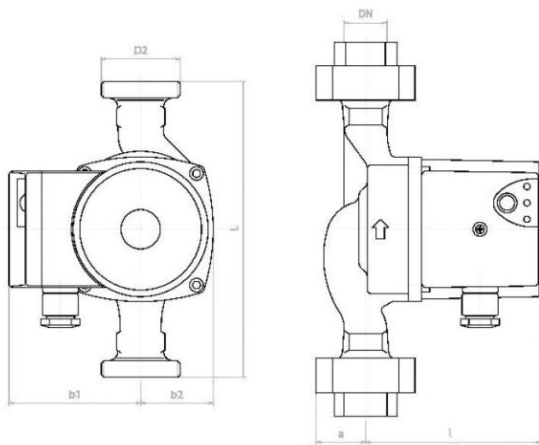

NMT PLUS 20/60 - 130

NMT PLUS / Electronically regulated circulating pump
 Heating, Climatisation

Part number	979522026
Declared height	PN10
Power supply	1 ~ 230V, 50Hz
Declared protection	IP 44 (IEC 144)
Q max	3.7 [m³/h]
H max	6.0 [m]
RPM	3250 [1/min]
Motor power	50 [w]
Declared current	0,05-0,4 [A]
Fluid temperature	-10.0 ÷ 110.0 [°C]
Insulation class	H
Casing construction	Single casing
DN1	20 [mm]
DN2	20 [mm]
Casing material	Gray cast iron
Connector	3/4"
Weight	2,1 [kg]
Connectors position	Inline (0°)
Length	130 [mm]

Drawing

L=130 DN=20 b1=80 b2=48 l=108 a=29 D2=5/4"

Sketch