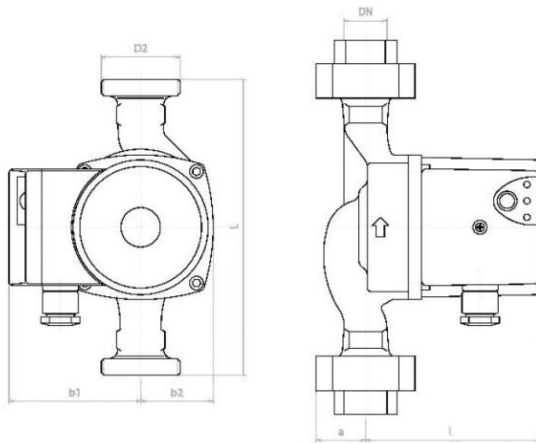

NMT PLUS 20/40 - 180

NMT PLUS / Electronically regulated circulating pump
 Heating, Climatisation

Part number	979522042
Declared height	PN10
Power supply	1 ~ 230V, 50Hz
Declared protection	IP 44 (IEC 144)
Q max	2.6 [m³/h]
H max	4.0 [m]
RPM	2650 [1/min]
Motor power	25 [w]
Declared current	0,05-0,2 [A]
Fluid temperature	-10.0 ÷ 110.0 [°C]
Insulation class	H
Casing construction	Single casing
DN1	20 [mm]
DN2	20 [mm]
Casing material	Gray cast iron
Connector	3/4"
Weight	2,2 [kg]
Connectors position	Inline (0°)
Length	180 [mm]

Drawing

L=180 DN=20 b1=80 b2=48 l=108 a=29 D2=5/4"

Sketch