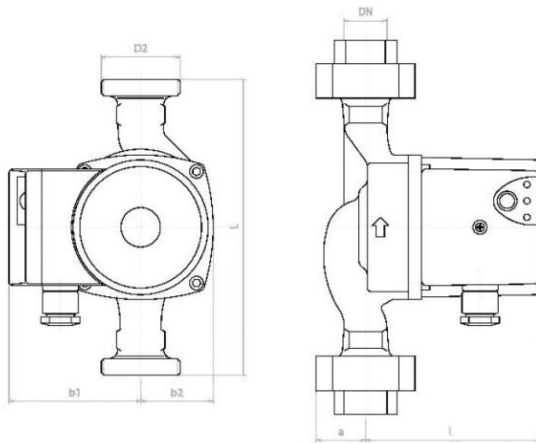

NMT PLUS 20/40 - 130

NMT PLUS / Electronically regulated circulating pump
 Heating, Climatisation

Part number	979522024
Declared height	PN10
Power supply	1 ~ 230V, 50Hz
Declared protection	IP 44 (IEC 144)
Q max	2.6 [m³/h]
H max	4.0 [m]
RPM	2650 [1/min]
Motor power	25 [w]
Declared current	0,05-0,2 [A]
Fluid temperature	-10.0 ÷ 110.0 [°C]
Insulation class	H
Casing construction	Single casing
DN1	20 [mm]
DN2	20 [mm]
Casing material	Gray cast iron
Connector	3/4"
Weight	2,1 [kg]
Connectors position	Inline (0°)
Length	130 [mm]

Drawing

L=130 DN=20 b1=80 b2=48 l=108 a=29 D2=5/4"

Sketch