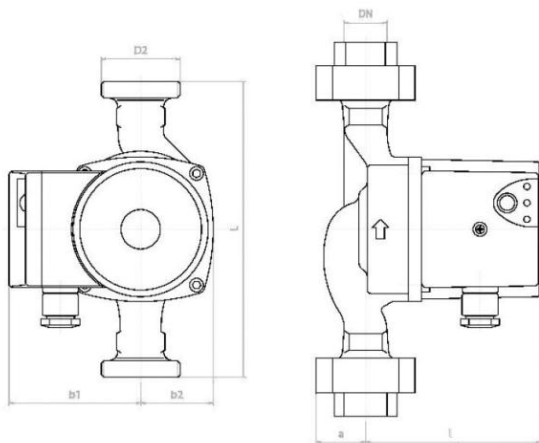

NMT PLUS 15/60 - 130

NMT PLUS / Electronically regulated circulating pump
 Heating, Climatisation

Part number	979522029
Declared height	PN10
Power supply	1 ~ 230V, 50Hz
Declared protection	IP 44 (IEC 144)
Q max	3.7 [m³/h]
H max	6.0 [m]
RPM	3250 [1/min]
Motor power	50 [w]
Declared current	0,05-0,4 [A]
Fluid temperature	-10.0 ÷ 110.0 [°C]
Insulation class	H
Casing construction	Single casing
DN1	15 [mm]
DN2	15 [mm]
Casing material	Gray cast iron
Connector	1/2"
Weight	1,9 [kg]
Connectors position	Inline (0°)
Length	130 [mm]

Drawing

L=130 DN=15 b1=80 b2=48 l=108 a=27 D2=1"

Sketch