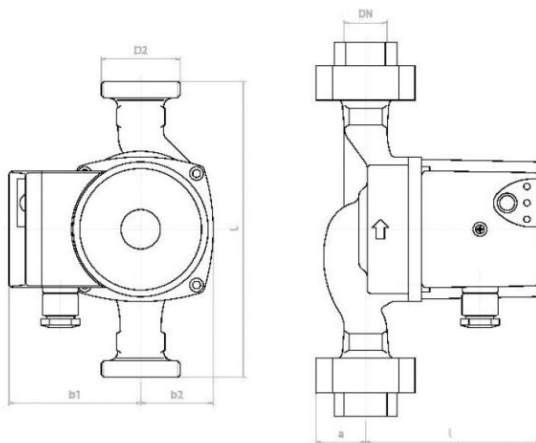

NMT PLUS 15/40 - 130

NMT PLUS / Electronically regulated circulating pump
 Heating, Climatisation

Part number	979522028
Declared height	PN10
Power supply	1 ~ 230V, 50Hz
Declared protection	IP 44 (IEC 144)
Q max	2.6 [m³/h]
H max	4.0 [m]
RPM	2650 [1/min]
Motor power	25 [w]
Declared current	0,05-0,2 [A]
Fluid temperature	-10.0 ÷ 110.0 [°C]
Insulation class	H
Casing construction	Single casing
DN1	15 [mm]
DN2	15 [mm]
Casing material	Gray cast iron
Connector	1/2"
Weight	1,9 [kg]
Connectors position	Inline (0°)
Length	130 [mm]

Drawing

L=130 DN=15 b1=80 b2=48 l=108 a=27 D2=1"

Sketch