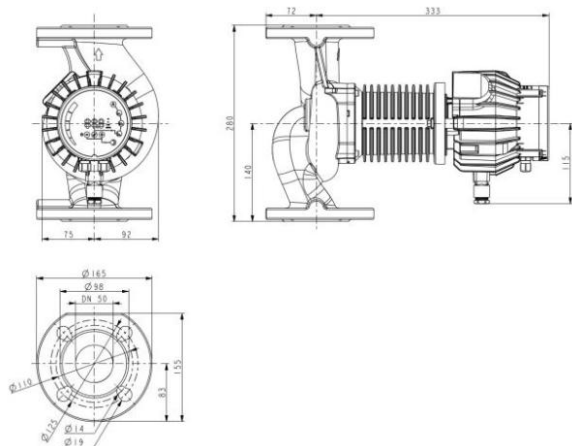

NMT MAX C 50/120 F

NMT MAX C F/ Electronically regulated circulating pump
 Heating, Climatisation

Part number	979524028
Declared height	PN6/10
Power supply	1 ~ 230V, 50Hz
Declared protection	IP 44 (IEC 144)
Q max	37.4 [m³/h]
H max	12.5 [m]
RPM	4200 [1/min]
Motor power	560.0 [w]
Declared current	2.6 [A]
Fluid temperature	-10.0 ÷ 110.0 [°C]
Insulation class	F
Casing construction	Single casing
DN1	50 [mm]
DN2	50 [mm]
Casing material	Gray cast iron
Connector	PN6/10
Weight	13 [kg]
Connectors position	Inline (0°)
Length	200 [mm]

Drawing

Sketch