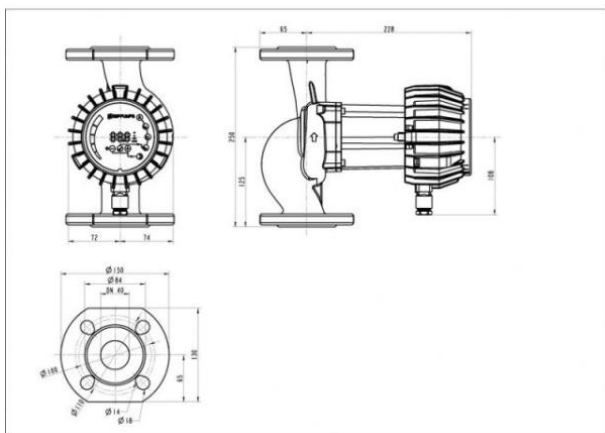

NMT MAX C 40/80 F

NMT MAX C F/ Electronically regulated circulating pump
 Heating, Climatisation

Part number	979523865
Declared height	PN6/10
Power supply	1 ~ 230V, 50Hz
Declared protection	IP 44 (IEC 144)
Q max	19.11 [m³/h]
H max	8.28 [m]
RPM	3700 [1/min]
Motor power	270.0 [w]
Declared current	2.6 [A]
Fluid temperature	-10.0 ÷ 110.0 [°C]
Insulation class	F
Casing construction	Single casing
DN1	40 [mm]
DN2	40 [mm]
Casing material	Gray cast iron
Connector	PN6/10
Weight	10.2 [kg]
Connectors position	Inline (0°)
Length	250 [mm]

Drawing

Sketch