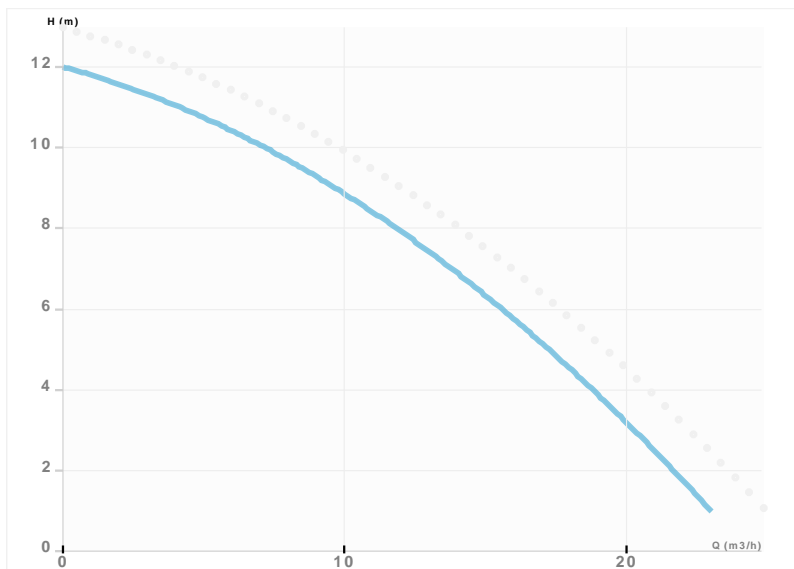

NMT MAX C 40/120 F

NMT MAX C F/ Electronically regulated circulating pump
 Heating, Climatisation

Part number	979523840
Declared height	PN6/10
Power supply	1 ~ 230V, 50Hz
Declared protection	IP 44 (IEC 144)
Q max	23.78 [m³/h]
H max	11.88 [m]
RPM	4500 [1/min]
Motor power	480.0 [w]
Declared current	2.6 [A]
Fluid temperature	-10.0 ÷ 110.0 [°C]
Insulation class	F
Casing construction	Single casing
DN1	40 [mm]
DN2	40 [mm]
Casing material	Gray cast iron
Connector	PN6/10
Weight	10 [kg]
Connectors position	Inline (0°)
Length	220 [mm]

Drawing

Sketch