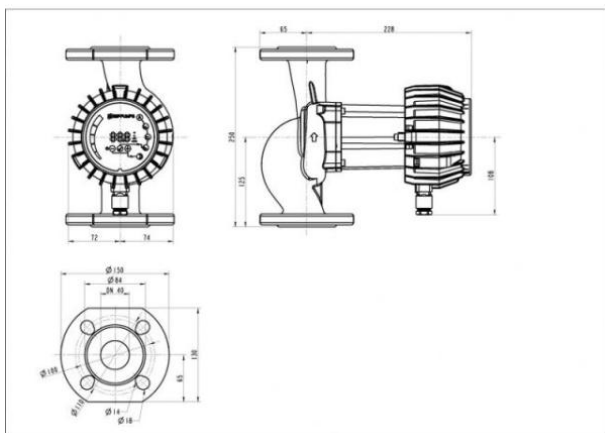

NMT MAX C 40/120 F

NMT MAX C F/ Electronically regulated circulating pump
 Heating, Climatisation

Part number	979523840
Declared height	PN6/10
Power supply	1 ~ 230V, 50Hz
Declared protection	IP 44 (IEC 144)
Q max	23.78 [m³/h]
H max	11.88 [m]
RPM	4500 [1/min]
Motor power	480.0 [w]
Declared current	2.6 [A]
Fluid temperature	-10.0 ÷ 110.0 [°C]
Insulation class	F
Casing construction	Single casing
DN1	40 [mm]
DN2	40 [mm]
Casing material	Gray cast iron
Connector	PN6/10
Weight	10 [kg]
Connectors position	Inline (0°)
Length	220 [mm]

Drawing

Sketch