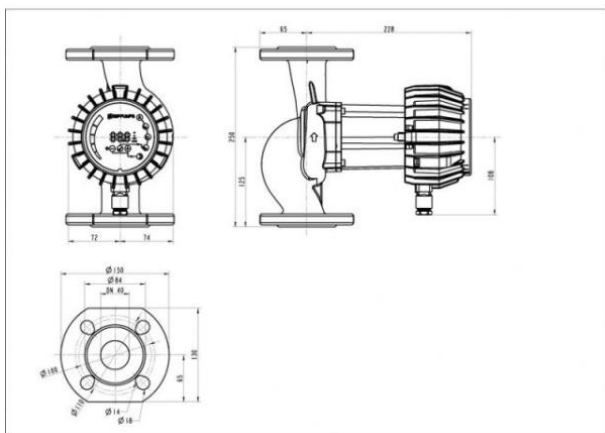

NMT MAX C 40/120 F

NMT MAX C F/ Electronically regulated circulating pump
 Heating, Climatisation

Part number	979523503
Declared height	PN6/10
Power supply	1 ~ 230V, 50Hz
Declared protection	IP 44 (IEC 144)
Q max	23.78 [m³/h]
H max	11.88 [m]
RPM	4500 [1/min]
Motor power	480.0 [w]
Declared current	2.6 [A]
Fluid temperature	-10.0 ÷ 110.0 [°C]
Insulation class	F
Casing construction	Single casing
DN1	40 [mm]
DN2	40 [mm]
Casing material	Gray cast iron
Connector	PN6/10
Weight	10.2 [kg]
Connectors position	Inline (0°)
Lenght	250 [mm]

Drawing

Sketch