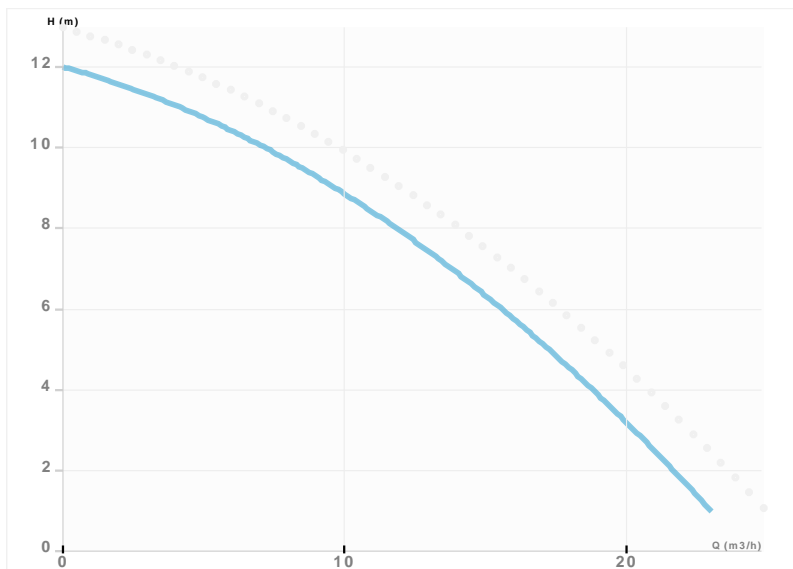

NMT MAX C 40/120 F

NMT MAX C F/ Electronically regulated circulating pump
 Heating, Climatisation

Part number	979523503
Declared height	PN6/10
Power supply	1 ~ 230V, 50Hz
Declared protection	IP 44 (IEC 144)
Q max	23.78 [m³/h]
H max	11.88 [m]
RPM	4500 [1/min]
Motor power	480.0 [w]
Declared current	2.6 [A]
Fluid temperature	-10.0 ÷ 110.0 [°C]
Insulation class	F
Casing construction	Single casing
DN1	40 [mm]
DN2	40 [mm]
Casing material	Gray cast iron
Connector	PN6/10
Weight	10.2 [kg]
Connectors position	Inline (0°)
Lenght	250 [mm]

Drawing

Sketch