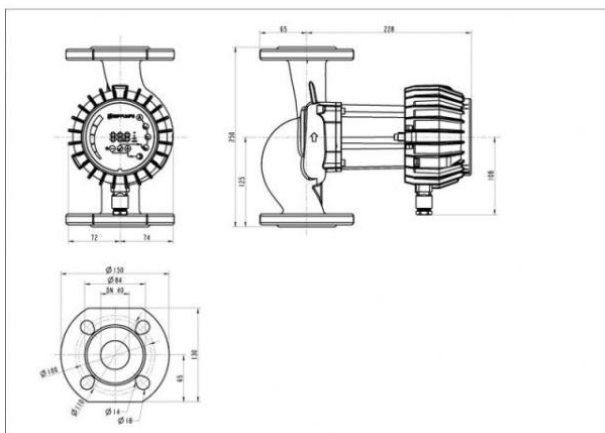

NMT MAX C 32/120 F

NMT MAX C F/ Electronically regulated circulating pump
 Heating, Climatisation

Part number	979524666
Declared height	PN6/10
Power supply	1 ~ 230V, 50Hz
Declared protection	IP 44 (IEC 144)
Q max	23.78 [m³/h]
H max	11.88 [m]
RPM	4500 [1/min]
Motor power	480.0 [w]
Declared current	2.6 [A]
Fluid temperature	-10.0 ÷ 110.0 [°C]
Insulation class	F
Casing construction	Single casing
DN1	40 [mm]
DN2	40 [mm]
Casing material	Gray cast iron
Connector	PN6/10
Weight	9.6 [kg]
Connectors position	Inline (0°)
Length	220 [mm]

Drawing

Sketch