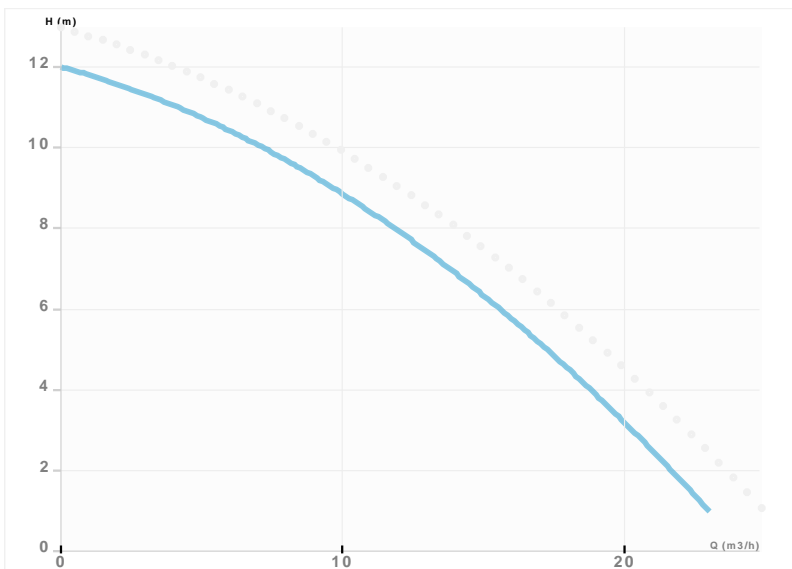

NMT MAX C 32/120 F

NMT MAX C F/ Electronically regulated circulating pump
 Heating, Climatisation

Part number	979524666
Declared height	PN6/10
Power supply	1 ~ 230V, 50Hz
Declared protection	IP 44 (IEC 144)
Q max	23.78 [m³/h]
H max	11.88 [m]
RPM	4500 [1/min]
Motor power	480.0 [w]
Declared current	2.6 [A]
Fluid temperature	-10.0 ÷ 110.0 [°C]
Insulation class	F
Casing construction	Single casing
DN1	40 [mm]
DN2	40 [mm]
Casing material	Gray cast iron
Connector	PN6/10
Weight	9.6 [kg]
Connectors position	Inline (0°)
Length	220 [mm]

Drawing

Sketch