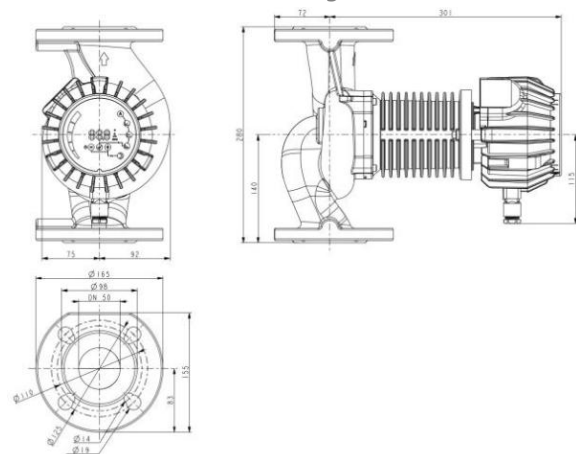

NMT MAX 50/120 F

NMT MAX F/ Electronically regulated circulating pump
 Heating, Climatisation

Part number	979523869
Declared height	PN6/10
Power supply	1 ~ 230V, 50Hz
Declared protection	IP 44 (IEC 144)
Q max	37.4 [m³/h]
H max	12.5 [m]
RPM	4200 [1/min]
Motor power	560.0 [w]
Declared current	2.6 [A]
Fluid temperature	-10.0 ÷ 110.0 [°C]
Insulation class	F
Casing construction	Single casing
DN1	50 [mm]
DN2	50 [mm]
Casing material	Gray cast iron
Connector	PN6/10
Weight	13 [kg]
Connectors position	Inline (0°)
Length	200 [mm]

Drawing

Sketch