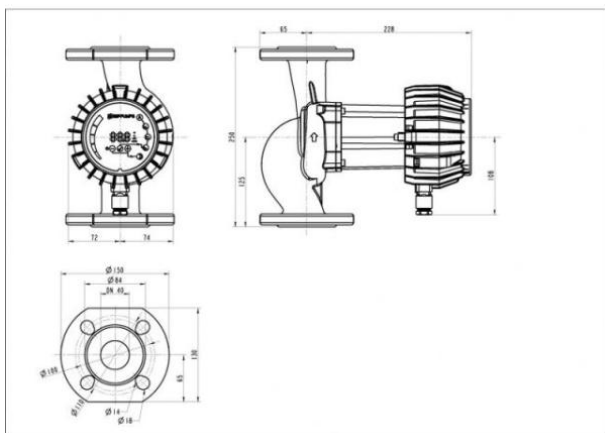

NMT MAX 40/40 F

NMT MAX F/ Electronically regulated circulating pump
 Heating, Climatisation

Part number	979524027
Declared height	PN6/10
Power supply	1 ~ 230V, 50Hz
Declared protection	IP 44 (IEC 144)
Q max	13.25 [m³/h]
H max	4.41 [m]
RPM	2700 [1/min]
Motor power	110.0 [w]
Declared current	2.6 [A]
Fluid temperature	-10.0 ÷ 110.0 [°C]
Insulation class	F
Casing construction	Single casing
DN1	40 [mm]
DN2	40 [mm]
Casing material	Gray cast iron
Connector	PN6/10
Weight	9.8 [kg]
Connectors position	Inline (0°)
Length	250 [mm]

Drawing

Sketch