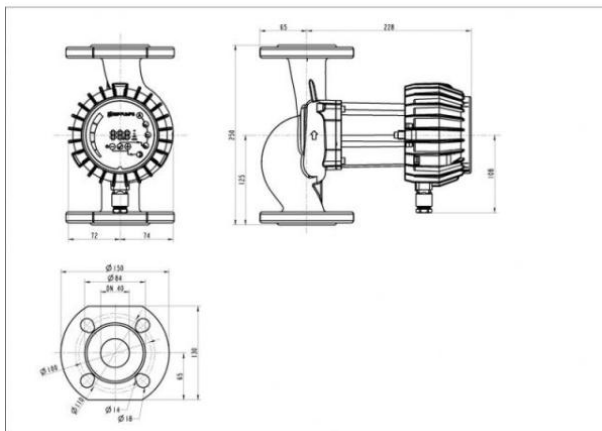

NMT MAX 40/40 F

NMT MAX F/ Electronically regulated circulating pump
 Heating, Climatisation

Part number	979523694
Declared height	PN6/10
Power supply	1 ~ 230V, 50Hz
Declared protection	IP 44 (IEC 144)
Q max	13.25 [m³/h]
H max	4.41 [m]
RPM	2700 [1/min]
Motor power	110.0 [w]
Declared current	2.6 [A]
Fluid temperature	-10.0 ÷ 110.0 [°C]
Insulation class	F
Casing construction	Single casing
DN1	40 [mm]
DN2	40 [mm]
Casing material	Gray cast iron
Connector	PN6/10
Weight	9.6 [kg]
Connectors position	Inline (0°)
Length	220 [mm]

Drawing

Sketch