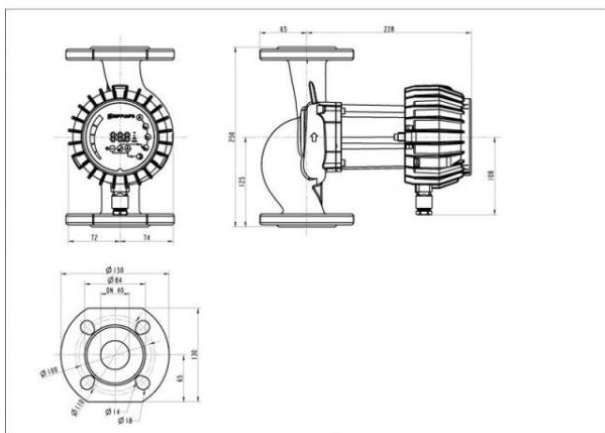

NMT MAX 40/120 F

NMT MAX F/ Electronically regulated circulating pump
 Heating, Climatisation

Part number	979523839
Declared height	PN6/10
Power supply	1 ~ 230V, 50Hz
Declared protection	IP 44 (IEC 144)
Q max	23.78 [m³/h]
H max	11.88 [m]
RPM	4500 [1/min]
Motor power	480.0 [w]
Declared current	2.6 [A]
Fluid temperature	-10.0 ÷ 110.0 [°C]
Insulation class	F
Casing construction	Single casing
DN1	40 [mm]
DN2	40 [mm]
Casing material	Gray cast iron
Connector	PN6/10
Weight	9.6 [kg]
Connectors position	Inline (0°)
Length	220 [mm]

Drawing

Sketch