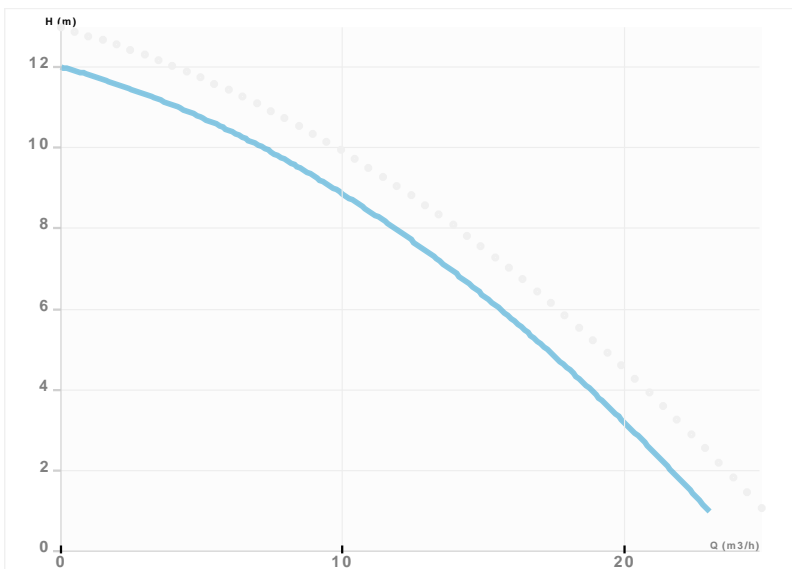

NMT MAX 40/120 F

NMT MAX F/ Electronically regulated circulating pump
 Heating, Climatisation

Part number	979523839
Declared height	PN6/10
Power supply	1 ~ 230V, 50Hz
Declared protection	IP 44 (IEC 144)
Q max	23.78 [m³/h]
H max	11.88 [m]
RPM	4500 [1/min]
Motor power	480.0 [w]
Declared current	2.6 [A]
Fluid temperature	-10.0 ÷ 110.0 [°C]
Insulation class	F
Casing construction	Single casing
DN1	40 [mm]
DN2	40 [mm]
Casing material	Gray cast iron
Connector	PN6/10
Weight	9.6 [kg]
Connectors position	Inline (0°)
Length	220 [mm]

Drawing

Sketch