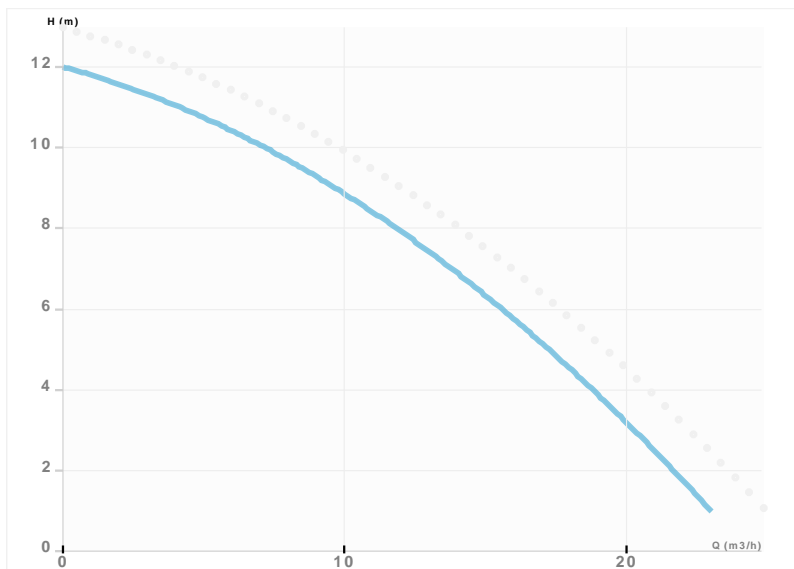

## NMT MAX 32/120 F

NMT MAX F/ Electronically regulated circulating pump  
 Heating, Climatisation

Part number	<b>979524665</b>
Declared height	<b>PN6/10</b>
Power supply	<b>1 ~ 230V, 50Hz</b>
Declared protection	<b>IP 44 (IEC 144)</b>
Q max	<b>23.78 [m³/h]</b>
H max	<b>11.88 [m]</b>
RPM	<b>4500 [1/min]</b>
Motor power	<b>480.0 [w]</b>
Declared current	<b>2.6 [A]</b>
Fluid temperature	<b>-10.0 ÷ 110.0 [°C]</b>
Insulation class	<b>F</b>
Casing construction	<b>Single casing</b>
DN1	<b>40 [mm]</b>
DN2	<b>40 [mm]</b>
Casing material	<b>Gray cast iron</b>
Connector	<b>PN6/10</b>
Weight	<b>9.6 [kg]</b>
Connectors position	<b>Inline (0°)</b>
Length	<b>220 [mm]</b>

Drawing

Sketch