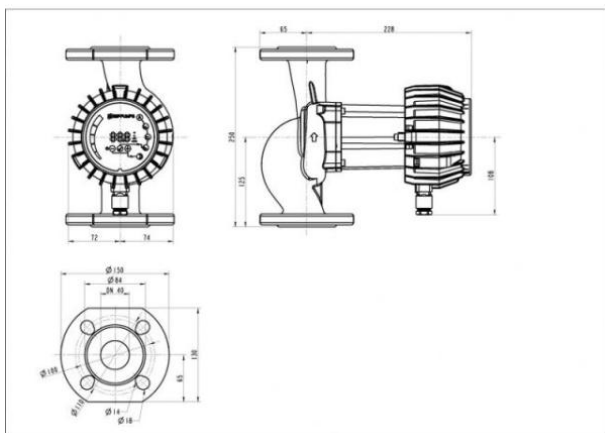

## NMT MAX 32/120 F

NMT MAX F/ Electronically regulated circulating pump  
 Heating, Climatisation

Part number	<b>979524665</b>
Declared height	<b>PN6/10</b>
Power supply	<b>1 ~ 230V, 50Hz</b>
Declared protection	<b>IP 44 (IEC 144)</b>
Q max	<b>23.78 [m³/h]</b>
H max	<b>11.88 [m]</b>
RPM	<b>4500 [1/min]</b>
Motor power	<b>480.0 [w]</b>
Declared current	<b>2.6 [A]</b>
Fluid temperature	<b>-10.0 ÷ 110.0 [°C]</b>
Insulation class	<b>F</b>
Casing construction	<b>Single casing</b>
DN1	<b>40 [mm]</b>
DN2	<b>40 [mm]</b>
Casing material	<b>Gray cast iron</b>
Connector	<b>PN6/10</b>
Weight	<b>9.6 [kg]</b>
Connectors position	<b>Inline (0°)</b>
Length	<b>220 [mm]</b>

Drawing

Sketch