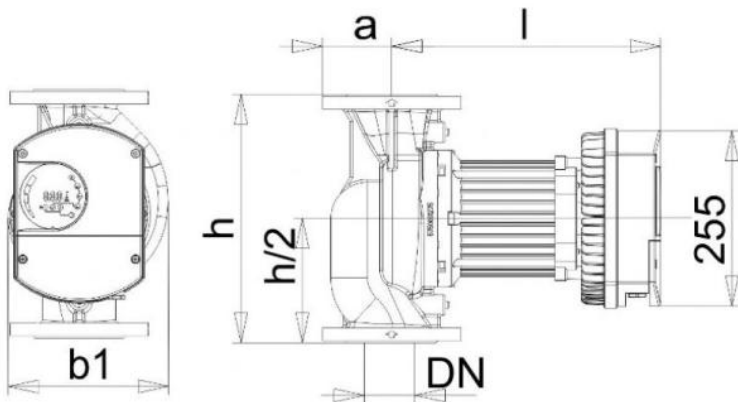

## NMT LAN 80 F PN6

NMT LAN / Electronically regulated circulating pump  
 Heating, Climatisation

Part number	<b>979523463</b>
Declared height	<b>PN6</b>
Power supply	<b>1 ~ 230V, 50Hz</b>
Declared protection	<b>IP 44 (IEC 144)</b>
Q max	<b>78.0 [m³/h]</b>
H max	<b>13.0 [m]</b>
RPM	<b>3000 [1/min]</b>
Motor power	<b>45-1600 [w]</b>
Declared current	<b>6,9 [A]</b>
Fluid temperature	<b>-10.0 ÷ 110.0 [°C]</b>
Insulation class	<b>H</b>
Casing construction	<b>Single casing</b>
DN1	<b>80 [mm]</b>
DN2	<b>80 [mm]</b>
Casing material	<b>Gray cast iron</b>
Connector	<b>PN6</b>
Weight	<b>44 [kg]</b>
Connectors position	<b>Inline (0°)</b>
Lenght	<b>360 [mm]</b>

Drawing

DN=80 b1=230 l=403 h=360 a=100 holes=4

Sketch