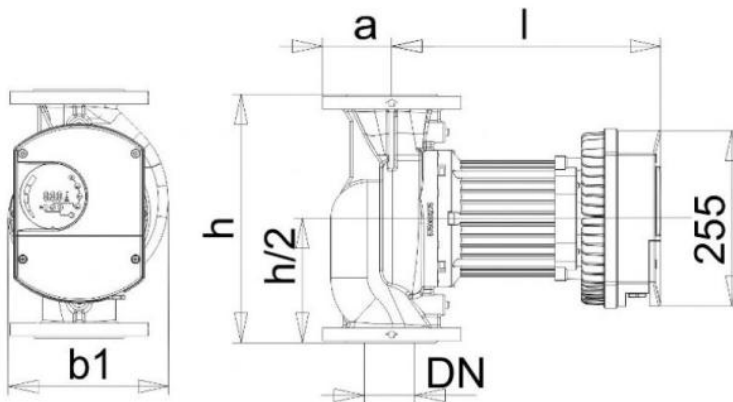

NMT LAN 80 F PN10

NMT LAN / Electronically regulated circulating pump
 Heating, Climatisation

Part number	979523464
Declared height	PN10
Power supply	1 ~ 230V, 50Hz
Declared protection	IP 44 (IEC 144)
Q max	78.0 [m³/h]
H max	13.0 [m]
RPM	3000 [1/min]
Motor power	45-1600 [w]
Declared current	6,9 [A]
Fluid temperature	-10.0 ÷ 110.0 [°C]
Insulation class	H
Casing construction	Single casing
DN1	80 [mm]
DN2	80 [mm]
Casing material	Gray cast iron
Connector	PN10
Weight	44 [kg]
Connectors position	Inline (0°)
Length	360 [mm]

Drawing

DN=80 b1=230 l=403 h=360 a=100 holes=8

Sketch