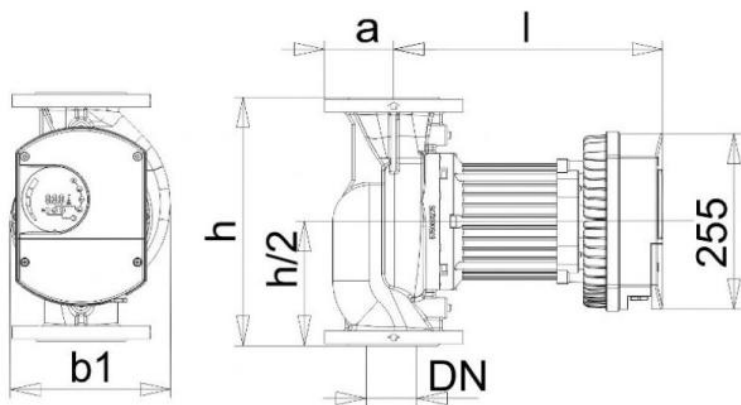

NMT LAN 80/180 F PN6

NMT LAN / Electronically regulated circulating pump
 Heating, Climatisation

Part number	979523654
Declared height	PN6
Power supply	1 ~ 230V, 50Hz
Declared protection	IP 44 (IEC 144)
Q max	63.0 [m³/h]
H max	17.0 [m]
RPM	3400 [1/min]
Motor power	20-1600 [w]
Declared current	7,3 [A]
Fluid temperature	-10.0 ÷ 110.0 [°C]
Insulation class	H
Casing construction	Single casing
DN1	80 [mm]
DN2	80 [mm]
Casing material	Gray cast iron
Connector	PN6
Weight	41 [kg]
Connectors position	Inline (0°)
Length	360 [mm]

Drawing

DN=80 b1=230 l=403 h=360 a=100 holes=4

Sketch