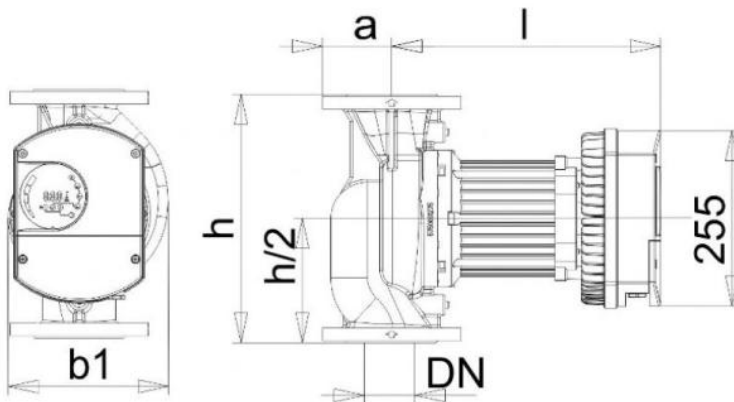

NMT LAN 80/180 F PN10

NMT LAN / Electronically regulated circulating pump
 Heating, Climatisation

Part number	979523655
Declared height	PN10
Power supply	1 ~ 230V, 50Hz
Declared protection	IP 44 (IEC 144)
Q max	63.0 [m³/h]
H max	17.0 [m]
RPM	3400 [1/min]
Motor power	20-1600 [w]
Declared current	7,3 [A]
Fluid temperature	-10.0 ÷ 110.0 [°C]
Insulation class	H
Casing construction	Single casing
DN1	80 [mm]
DN2	80 [mm]
Casing material	Gray cast iron
Connector	PN10
Weight	41 [kg]
Connectors position	Inline (0°)
Length	360 [mm]

Drawing

DN=80 b1=230 l=403 h=360 a=100 holes=8

Sketch