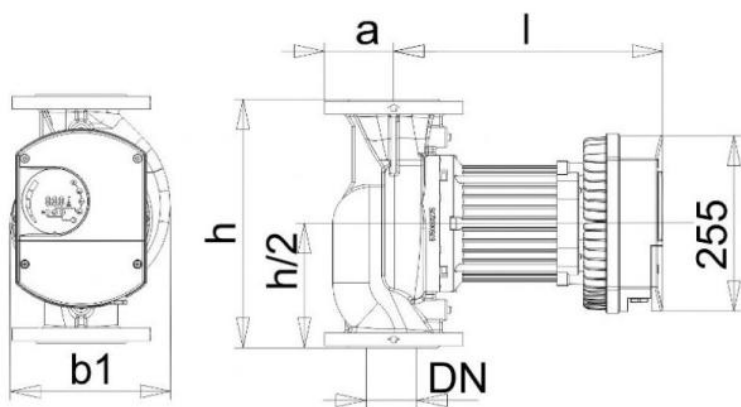

NMT LAN 65/180 F

NMT LAN / Electronically regulated circulating pump
 Heating, Climatisation

Part number	979523653
Declared height	PN6/10
Power supply	1 ~ 230V, 50Hz
Declared protection	IP 44 (IEC 144)
Q max	58.0 [m³/h]
H max	17.0 [m]
RPM	3400 [1/min]
Motor power	20-1500 [w]
Declared current	6,7 [A]
Fluid temperature	-10.0 ÷ 110.0 [°C]
Insulation class	H
Casing construction	Single casing
DN1	65 [mm]
DN2	65 [mm]
Casing material	Gray cast iron
Connector	PN6/10
Weight	39 [kg]
Connectors position	Inline (0°)
Lenght	340 [mm]

Drawing

DN=65 b1=222 l=403 h=340 a=80 holes=4

Sketch