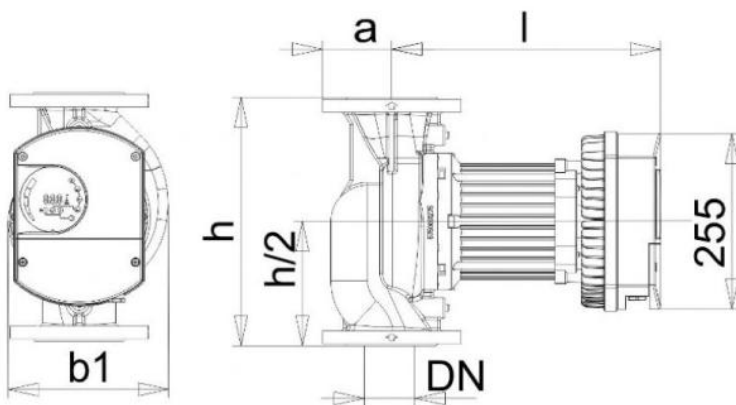

NMT LAN 65 F

NMT LAN / Electronically regulated circulating pump
 Heating, Climatisation

Part number	979523462
Declared height	PN6/10
Power supply	1 ~ 230V, 50Hz
Declared protection	IP 44 (IEC 144)
Q max	65.0 [m³/h]
H max	13.0 [m]
RPM	3000 [1/min]
Motor power	38-1100 [w]
Declared current	4,8 [A]
Fluid temperature	-10.0 ÷ 110.0 [°C]
Insulation class	H
Casing construction	Single casing
DN1	65 [mm]
DN2	65 [mm]
Casing material	Gray cast iron
Connector	PN6/10
Weight	36 [kg]
Connectors position	Inline (0°)
Lenght	340 [mm]

Drawing

DN=65 b1=222 l=369 h=340 a=80 holes=4

Sketch