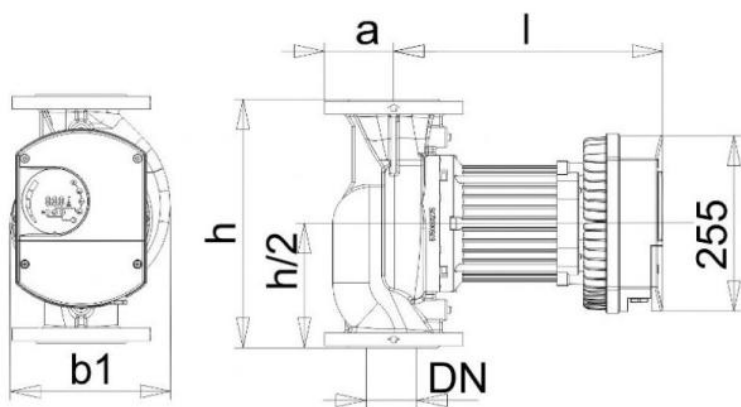

NMT LAN 40/180 F

NMT LAN / Electronically regulated circulating pump
 Heating, Climatisation

Part number	979523651
Declared height	PN6/10
Power supply	1 ~ 230V, 50Hz
Declared protection	IP 44 (IEC 144)
Q max	31.0 [m³/h]
H max	18.0 [m]
RPM	3400 [1/min]
Motor power	20-800 [w]
Declared current	3,6 [A]
Fluid temperature	-10.0 ÷ 110.0 [°C]
Insulation class	H
Casing construction	Single casing
DN1	40 [mm]
DN2	40 [mm]
Casing material	Gray cast iron
Connector	PN6/10
Weight	29 [kg]
Connectors position	Inline (0°)
Length	250 [mm]

Drawing

DN=40 b1=198 l=355 h=250 a=65 holes=4

Sketch